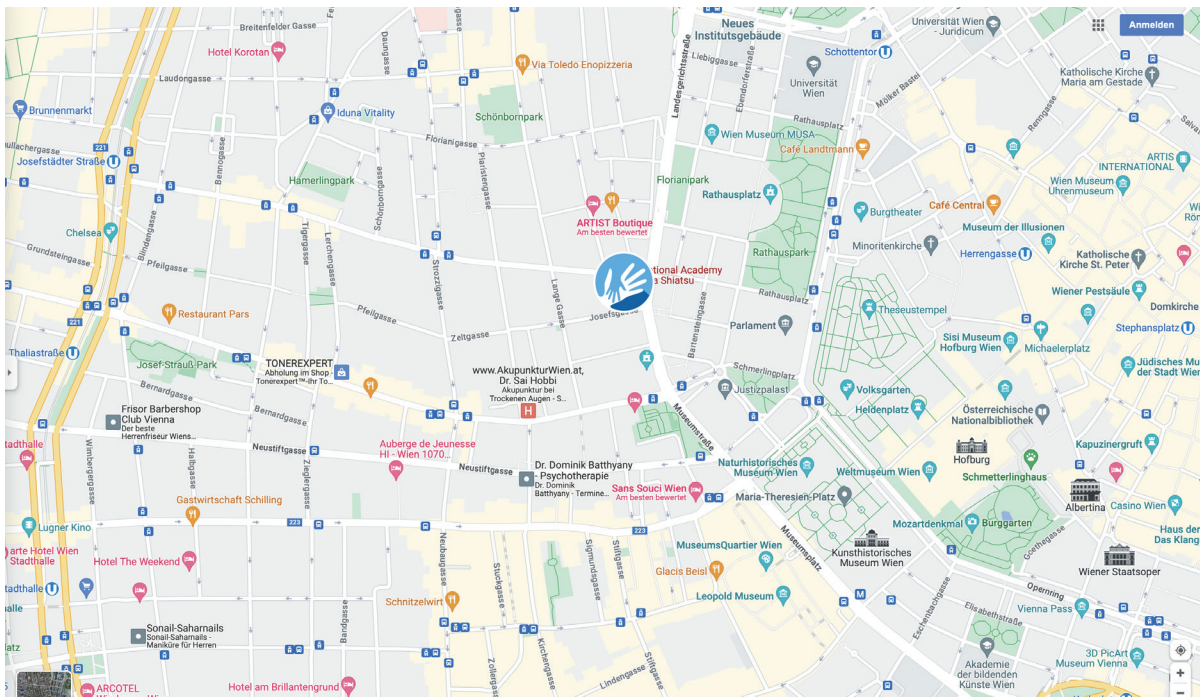

Anxiety, Trauma & Hope

The Potential of Shiatsu in Times of Crisis

Vienna 30.5.-2.6.24

WHERE TO STAY?

The Summit address: **Josefstädter Straße 5 /10**
1080 Wien

Anxiety, Trauma & Hope

The Potential of Shiatsu in Times of Crisis

Vienna 30.5.-2.6.24

WHERE TO STAY?

The Summit location is very central and very easy to reach. Therefore you have a lot of possibilities where to stay, from hotels just around the corner to camping sites near the Danube. Even from there you are at the Summit in 30 minutes with public transport - Vienna has a very good public transport system...

There is no specific recommendation from our side, as it totally depends on you, what you want to do (visiting the Summit in combination with sightseeing etc...) and your budget. It depends on if you want to stay with a group and rent a flat via AirBnB or if you prefer a single room in the famous hotel Sacher...

Booking.com:

If you want to book via Booking.com, here's a link for the date and the districts around the Summit. The cheapest option here is 85.- for three nights.

https://www.booking.com/searchresults.en-gb.html?label=gen173nr-1BCAEoggl-46AdIM1gEaA6IAQGAYAQe4AQfIAQ3YAQHoaAQGIAGoAgO4AtGN46kGwAIB0gIkOTc-0N2Y5MzYtOWYxMS00MjUxLTkxOWMtN2NINTgxNzYwMThh2AIF4AIB&sid=54bcf287d-025fb249610d2e0434e49d2&aid=304142&ss=Wien%2C+Bundesland+Wien%2C+Österreich&ssne=Bad+Mitterndorf&ssne_untouched=Bad+Mitterndorf&efd-co=1&lang=en-gb&dest_id=-1995499&dest_type=city&ac_position=0&ac_click_type=b&ac_langcode=de&ac_suggestion_list_length=5&search_selected=true&search_pageview_id=85cd36281b03002b&ac_meta=GhA4NWNkMzYyODFIMD-MwMDJiIAAoATICZGU6BFdpZW5AAEoAUAA%3D&checkin=2024-05-30&checkout=2024-06-02&group_adults=1&no_rooms=1&group_children=0&sb_travel_purpose=leisure&soz=1&lang_changed=1&nflt=di%3D279%3Bdi%3D280%3Bdi%3D281&order=price